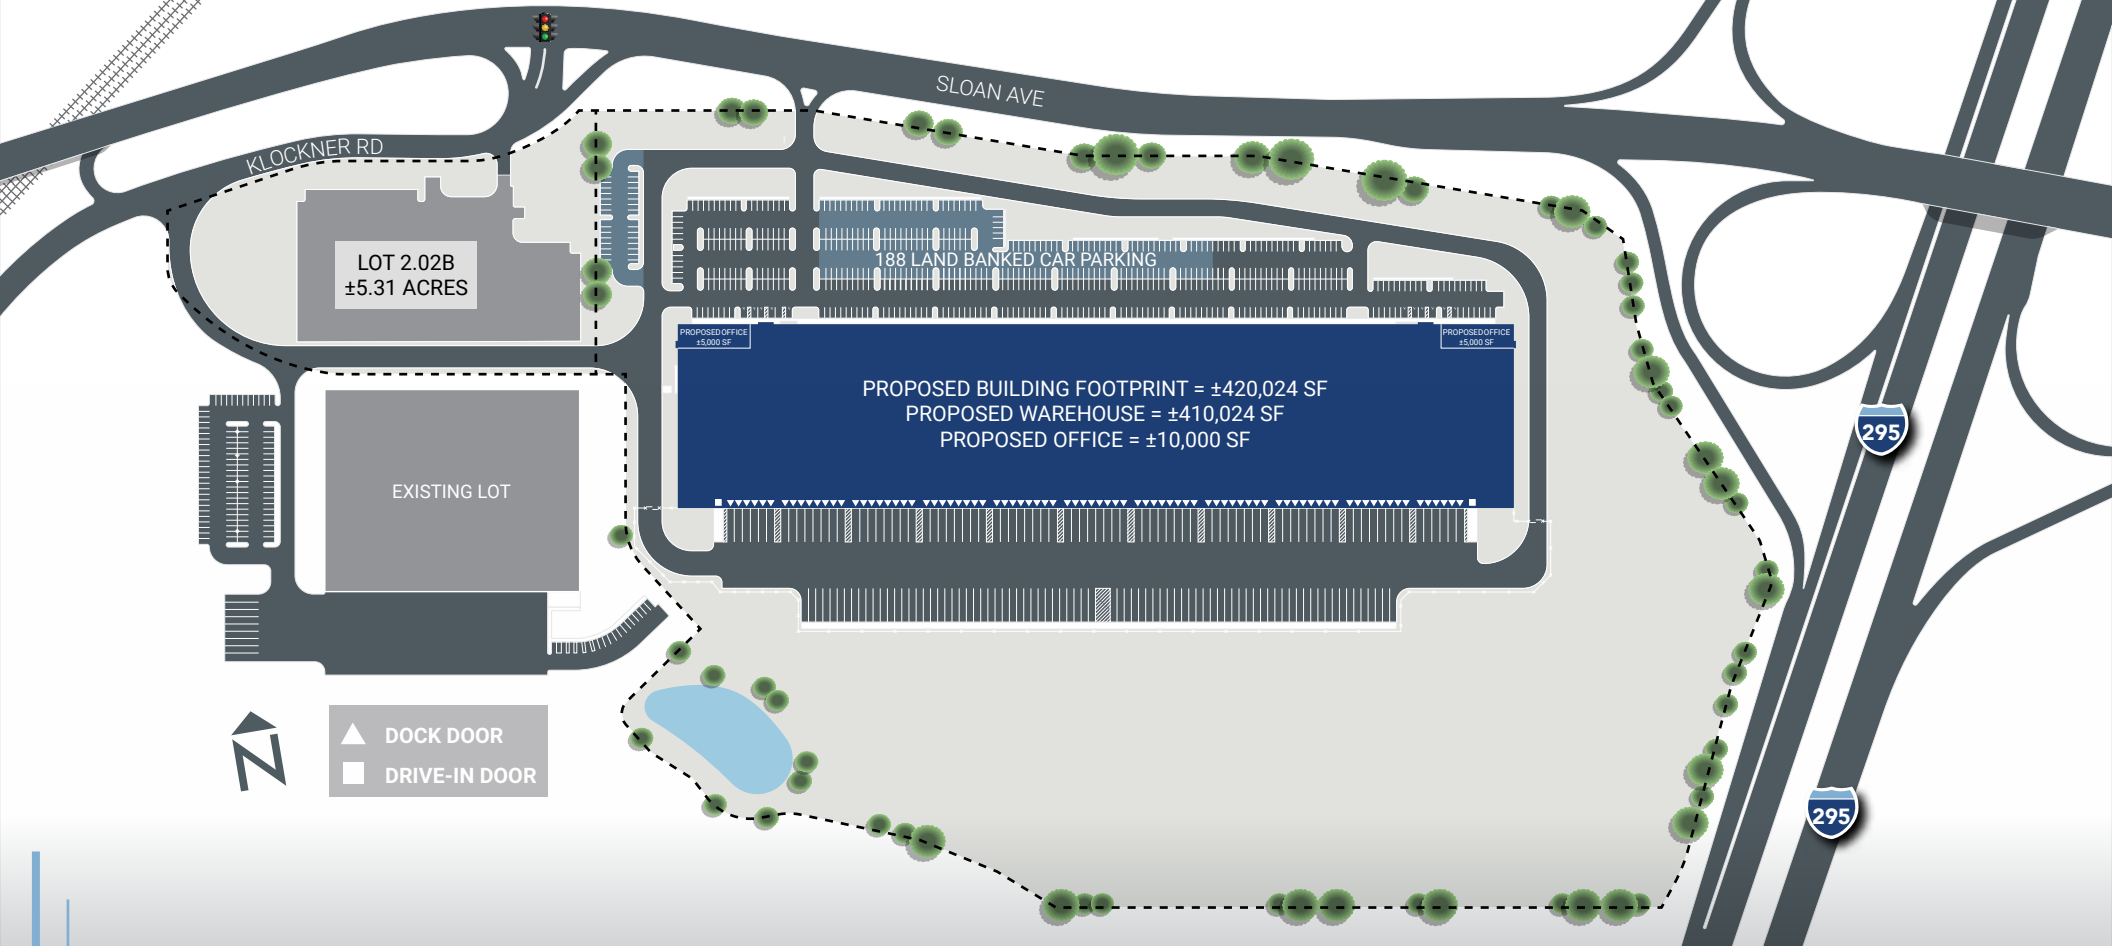

PROPERTY SPECIFICATIONS

420,024 SF
SIZE

I-INDUSTRIAL
ZONED

368-556
PARKING SPACES

2
DRIVE-INS

300' X 1400'
DIMENSIONS

40'
BUILDING HEIGHT

81
TRAILER STORAGE SPACES

84
DOCK HIGH DOORS

50' X 54'
60' SPEED BAY
COLUMN SPACING

2,200 SF
SPEC OFFICE
ADDITIONAL TO SUIT

MARC PETRELLA
+1 732 261 6317
Marc.petrella@kbcadvisors.com

MICHAEL KIMMEL
+1 410 241 1815
Michael.kimmel@kbcadvisors.com