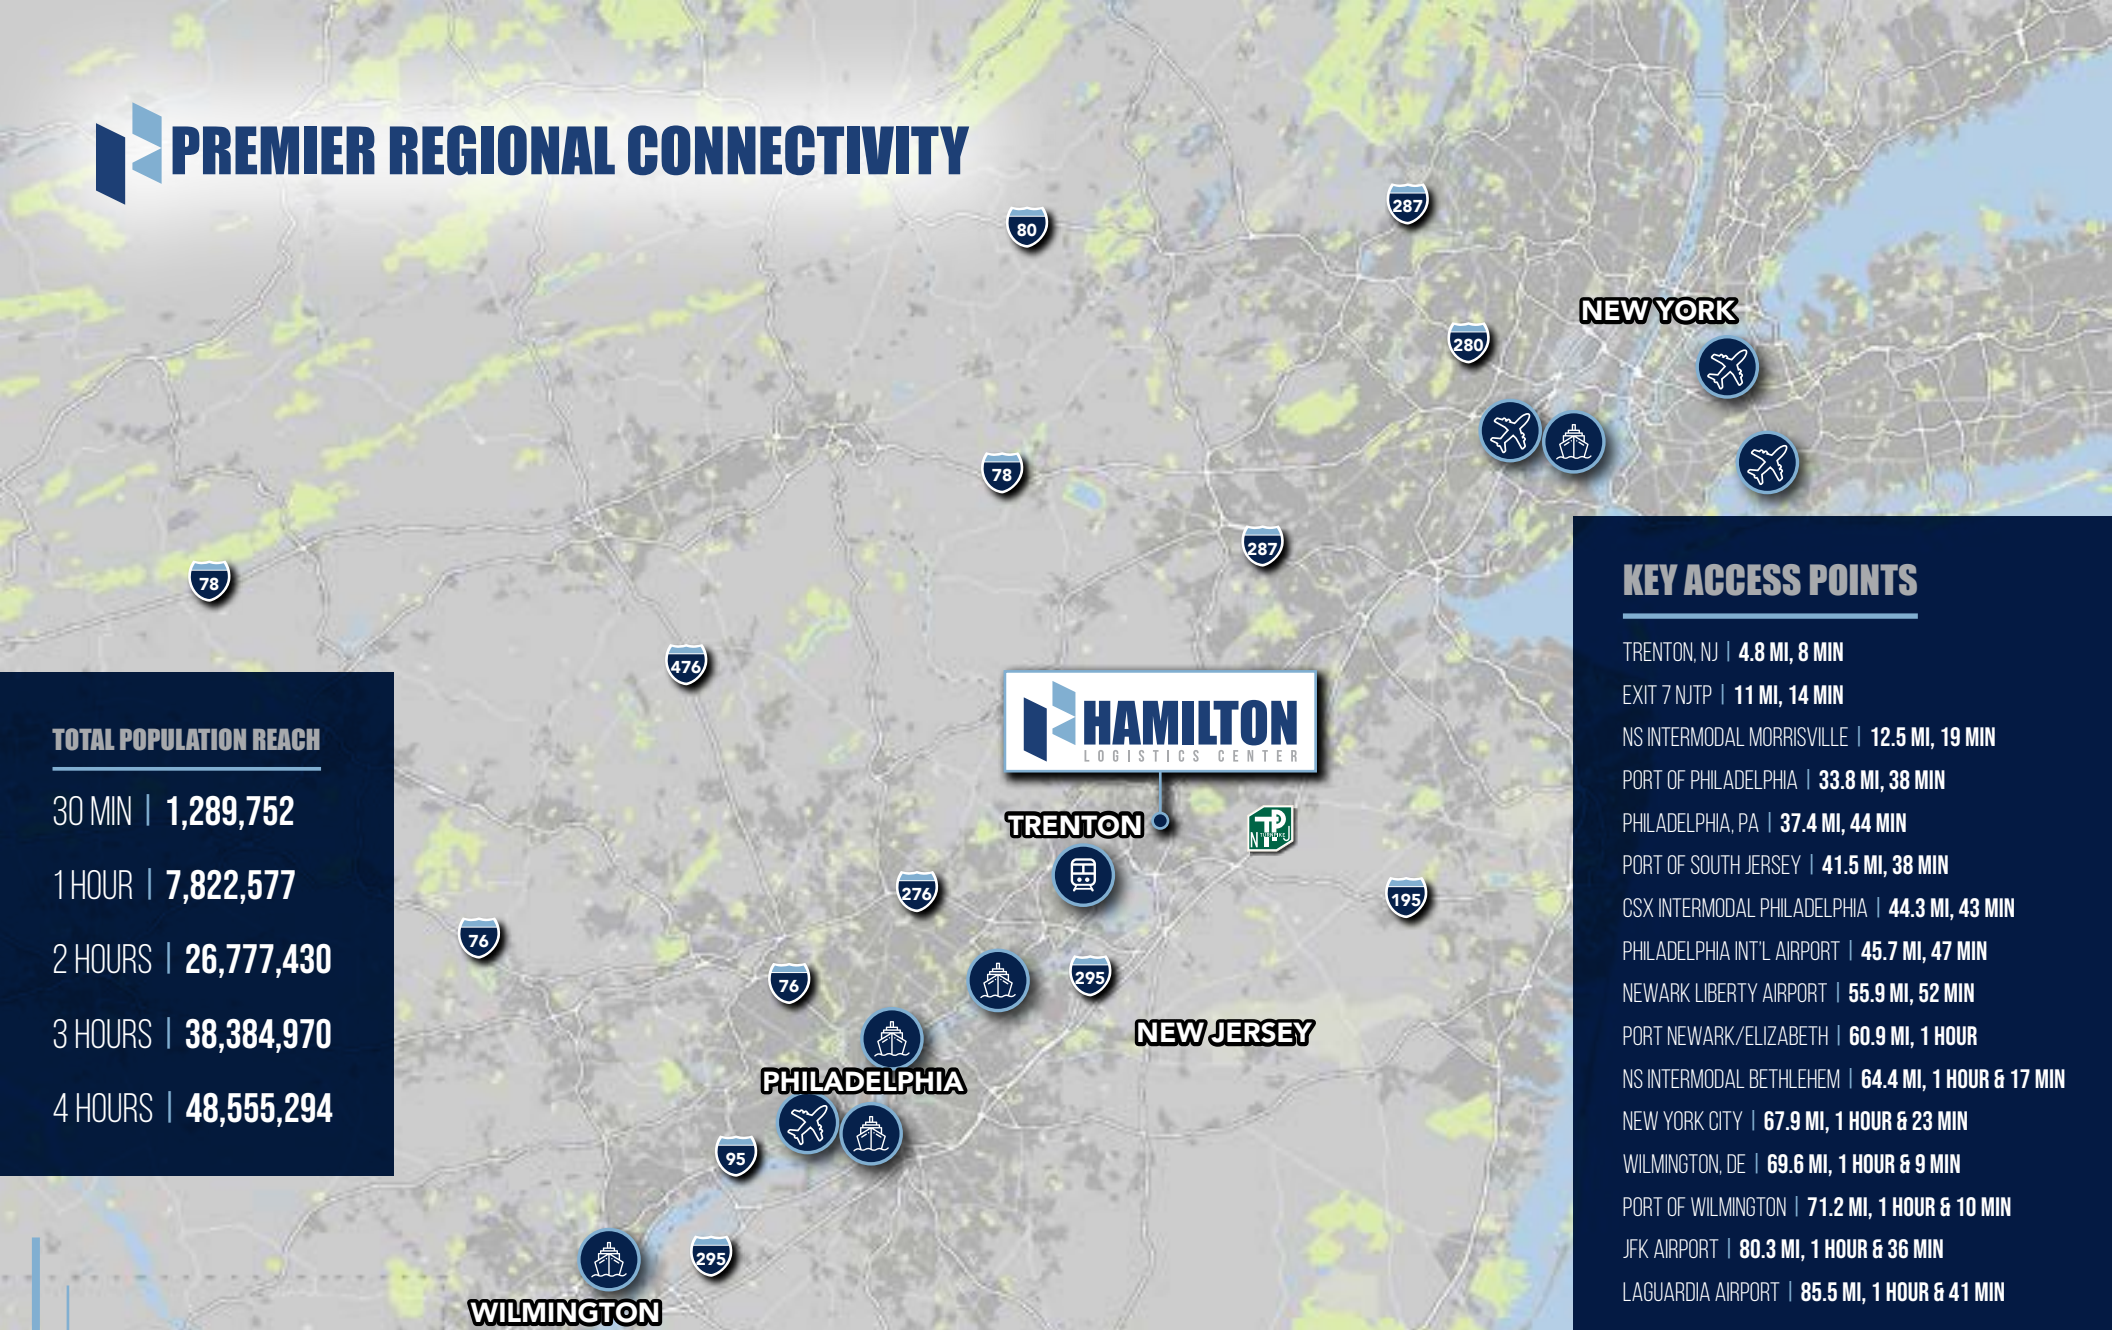

# LOCATION OVERVIEW

# PREMIER REGIONAL CONNECTIVITY

## TOTAL POPULATION REACH

30 MIN | 1,289,752

1 HOUR | 7,822,577

2 HOURS | 26,777,430

3 HOURS | 38,384,970

4 HOURS | 48,555,294

## KEY ACCESS POINTS

- TRENTON, NJ | 4.8 MI, 8 MIN
- EXIT 7 NJTP | 11 MI, 14 MIN
- NS INTERMODAL MORRISVILLE | 12.5 MI, 19 MIN
- PORT OF PHILADELPHIA | 33.8 MI, 38 MIN
- PHILADELPHIA, PA | 37.4 MI, 44 MIN
- PORT OF SOUTH JERSEY | 41.5 MI, 38 MIN
- CSX INTERMODAL PHILADELPHIA | 44.3 MI, 43 MIN
- PHILADELPHIA INT'L AIRPORT | 45.7 MI, 47 MIN
- NEWARK LIBERTY AIRPORT | 55.9 MI, 52 MIN
- PORT NEWARK/ELIZABETH | 60.9 MI, 1 HOUR
- NS INTERMODAL BETHLEHEM | 64.4 MI, 1 HOUR & 17 MIN
- NEW YORK CITY | 67.9 MI, 1 HOUR & 23 MIN
- WILMINGTON, DE | 69.6 MI, 1 HOUR & 9 MIN
- PORT OF WILMINGTON | 71.2 MI, 1 HOUR & 10 MIN
- JFK AIRPORT | 80.3 MI, 1 HOUR & 36 MIN
- LAGUARDIA AIRPORT | 85.5 MI, 1 HOUR & 41 MIN